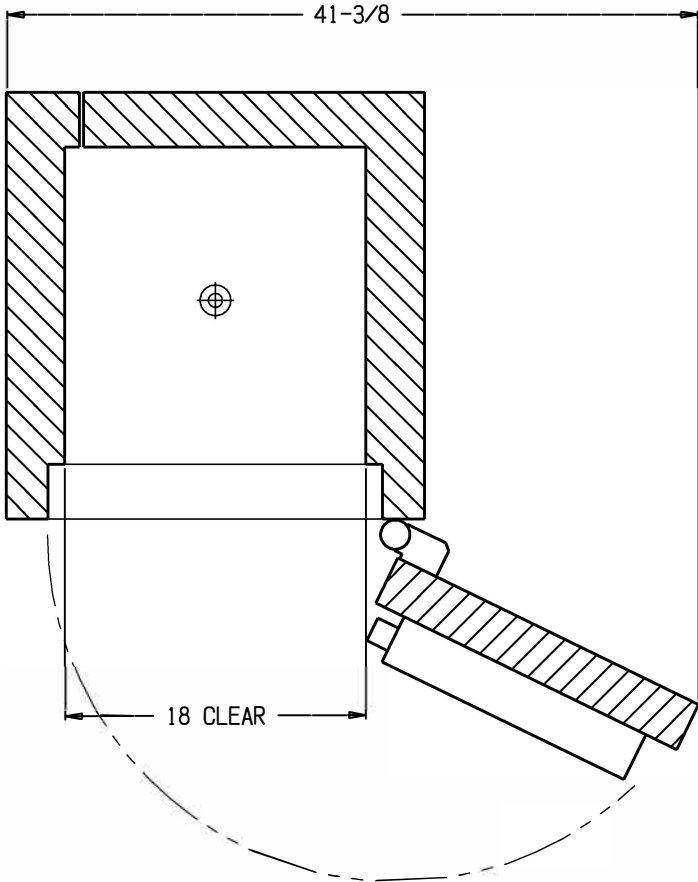

REVISIONS			
REV	DESCRIPTION	DATE	BY

PLAN VIEW SECTION
DOOR @ 154°

SPECIFICATIONS

1. Safe, 32 H x 25 W x 25-1/2 D, Outside, UL Listed TL-30. Factory 350° - 2 Hr. Fire Rating.
2. Chest, 25 H x 18 W x 16 D, Inside, Supplied with One (1) Adjustable Shelf.
3. Outer Door, Clear Opening: 25 H x 18 W, Equipped with a Customer Supplied S&G Audit Motorized 2.0 Lock, Modular Alarm (with Wiring Exiting Rear of Safe), Pull Handle, Relocking Devices, Bolt Detent and Three (3) 1-1/2 Dia. Chrome-Plated Locking Bolts. Lock Protected by a Drill-Resistant Hard Plate.
4. Safe Provided with One (1) Anchor Hole with Hardware and One (1) Alarm Hole.
5. Approx Weight: 1250 lbs.

Guardian Series™

1-844-4Safe-Rx

Guardian Series TL3032

THIS IS A PROPRIETARY DRAWING AND MAY NOT BE COPIED IN ANY FASHION WITHOUT THE EXPRESS WRITTEN PERMISSION OF SCRIPPS SAFES.

CUSTOMER SIGNATURE	
CUSTOMER NAME	
DATE	
COMPANY NAME	

	ML # 8266414	B	Q # 057553-1	SK2021-024	-
	DRAWN R. Tucker	14 JAN 21	SCALE 1/8	DO NOT SCALE DWG	SHEET 3 OF 3