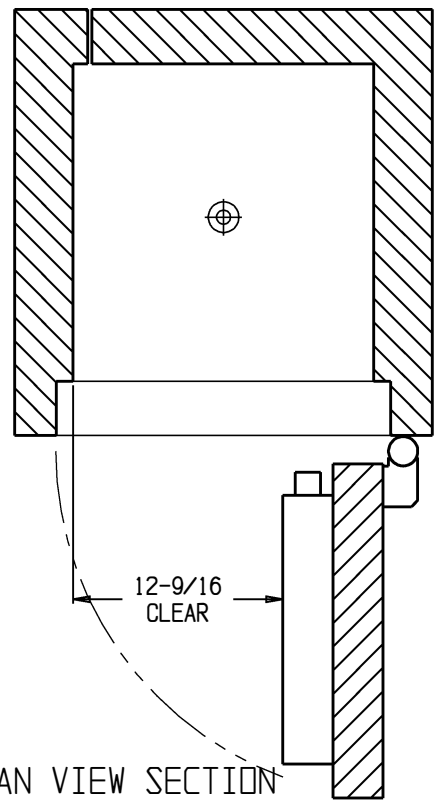

THIS IS A PROPRIETARY DRAWING AND MAY NOT BE COPIED IN ANY FASHION WITHOUT THE EXPRESS WRITTEN PERMISSION OF SCRIPPS SAFES.

CUSTOMER SIGNATURE	
CUSTOMER NAME	
DATE	
COMPANY NAME	

ML # 8266414	B	# 057553-1	SK2021-024	-
DRAWN R. Tucker	14 JAN 21	SCALE 1/8"	DO NOT SCALE DWG	SHEET 1 OF 3

REVISIONS			
REV	DESCRIPTION	DATE	BY

PLAN VIEW SECTION
DOOR @ 180°

PLAN VIEW SECTION
DOOR @ 90°

Guardian Series™

1-844-4Safe-Rx

Guardian Series TL3032

THIS IS A PROPRIETARY DRAWING AND MAY NOT BE COPIED IN ANY FASHION WITHOUT THE EXPRESS WRITTEN PERMISSION OF SCRIPPS SAFES.

SPECIFICATIONS

1. Safe, 32 H x 25 W x 25-1/2 D, Outside, UL Listed TL-30. Factory 350° - 2 Hr. Fire Rating.
2. Chest, 25 H x 18 W x 16 D, Inside, Supplied with One (1) Adjustable Shelf.
3. Outer Door, Clear Opening: 25 H x 18 W, Equipped with a Customer Supplied S&G Audit Motorized 2.0 Lock, Modular Alarm (with Wiring Exiting Rear of Safe), Pull Handle, Relocking Devices, Bolt Detent and Three (3) 1-1/2 Dia. Chrome-Plated Locking Bolts. Lock Protected by a Drill-Resistant Hard Plate.
4. Safe Provided with One (1) Anchor Hole with Hardware and One (1) Alarm Hole.
5. Approx Weight: 1250 lbs.