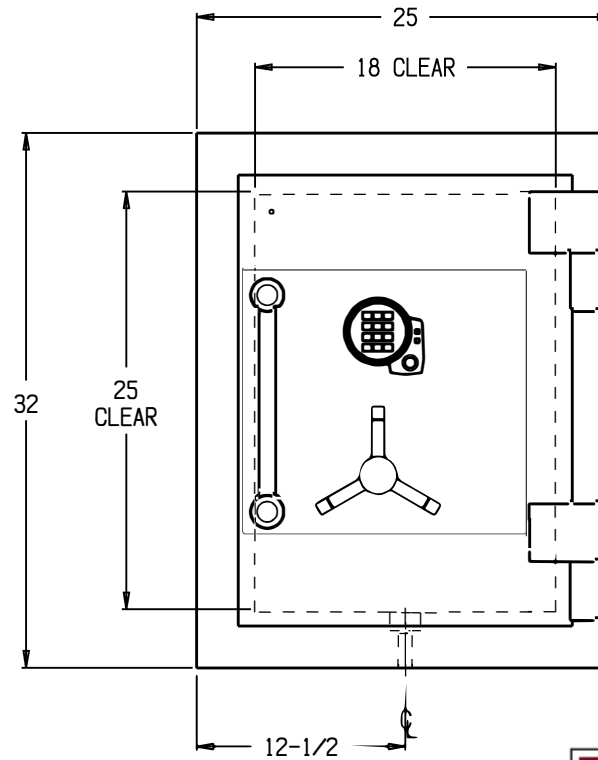

SK2021-024 | 1 | -

REVISIONS			
REV	DESCRIPTION	DATE	BY

TOTAL Rx PROTECTION®

SECTION VIEW

FRONT VIEW

Guardian Series™

1-844-4Safe-Rx

Guardian Series TL3032

THIS IS A PROPRIETARY DRAWING AND MAY NOT BE COPIED IN ANY FASHION WITHOUT THE EXPRESS WRITTEN PERMISSION OF SCRIPPS SAFES.

CUSTOMER SIGNATURE	
CUSTOMER NAME	
DATE	
COMPANY NAME	

ML # 8266414	B	# 057553-1	SK2021-024	-
DRAWN R. Tucker	14 JAN 21	SCALE 1/8"	DO NOT SCALE DWG	SHEET 1 OF 3

REVISIONS			
REV	DESCRIPTION	DATE	BY

PLAN VIEW SECTION
DOOR @ 180°

PLAN VIEW SECTION
DOOR @ 90°

Guardian Series™

1-844-4Safe-Rx

Guardian Series TL3032

THIS IS A PROPRIETARY DRAWING AND MAY NOT BE COPIED IN ANY FASHION WITHOUT THE EXPRESS WRITTEN PERMISSION OF SCRIPPS SAFES.

SPECIFICATIONS

1. Safe, 32 H x 25 W x 25-1/2 D, Outside, UL Listed TL-30. Factory 350° - 2 Hr. Fire Rating.
2. Chest, 25 H x 18 W x 16 D, Inside, Supplied with One (1) Adjustable Shelf.
3. Outer Door, Clear Opening: 25 H x 18 W, Equipped with a Customer Supplied S&G Audit Motorized 2.0 Lock, Modular Alarm (with Wiring Exiting Rear of Safe), Pull Handle, Relocking Devices, Bolt Detent and Three (3) 1-1/2 Dia. Chrome-Plated Locking Bolts. Lock Protected by a Drill-Resistant Hard Plate.
4. Safe Provided with One (1) Anchor Hole with Hardware and One (1) Alarm Hole.
5. Approx Weight: 1250 lbs.