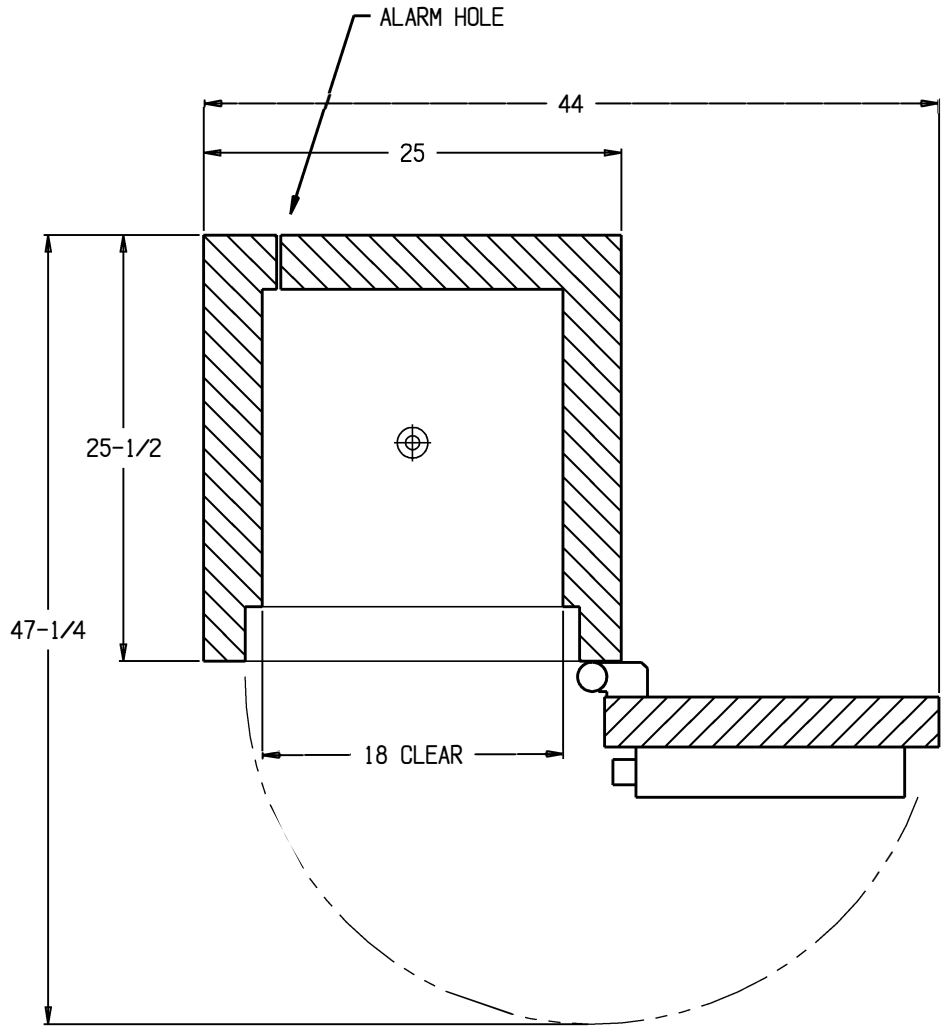

THIS IS A PROPRIETARY DRAWING AND MAY NOT BE COPIED IN ANY FASHION WITHOUT THE EXPRESS WRITTEN PERMISSION OF SCRIPPS SAFES.

CUSTOMER SIGNATURE	
CUSTOMER NAME	
DATE	
COMPANY NAME	

ML # 8266414	B	# 057553-1	SK2021-024	-
DRAWN R. Tucker	14 JAN 21	SCALE 1/8"	DO NOT SCALE DWG	SHEET 1 OF 3

REVISIONS			
REV	DESCRIPTION	DATE	BY

PLAN VIEW SECTION
DOOR @ 180°

PLAN VIEW SECTION
DOOR @ 90°

Guardian Series™

1-844-4Safe-Rx

Guardian Series TL3032

THIS IS A PROPRIETARY DRAWING AND MAY NOT BE COPIED IN ANY FASHION WITHOUT THE EXPRESS WRITTEN PERMISSION OF SCRIPPS SAFES.

SPECIFICATIONS

1. Safe, 32 H x 25 W x 25-1/2 D, Outside, UL Listed TL-30. Factory 350° - 2 Hr. Fire Rating.
2. Chest, 25 H x 18 W x 16 D, Inside, Supplied with One (1) Adjustable Shelf.
3. Outer Door, Clear Opening: 25 H x 18 W, Equipped with a Customer Supplied S&G Audit Motorized 2.0 Lock, Modular Alarm (with Wiring Exiting Rear of Safe), Pull Handle, Relocking Devices, Bolt Detent and Three (3) 1-1/2 Dia. Chrome-Plated Locking Bolts. Lock Protected by a Drill-Resistant Hard Plate.
4. Safe Provided with One (1) Anchor Hole with Hardware and One (1) Alarm Hole.
5. Approx Weight: 1250 lbs.

	ML # 8266414	B	Q # 057553-1	SK2021-024	-
	DRAWN R. Tucker	14 JAN 21	SCALE 1/8	DO NOT SCALE DWG	SHEET 3 OF 3