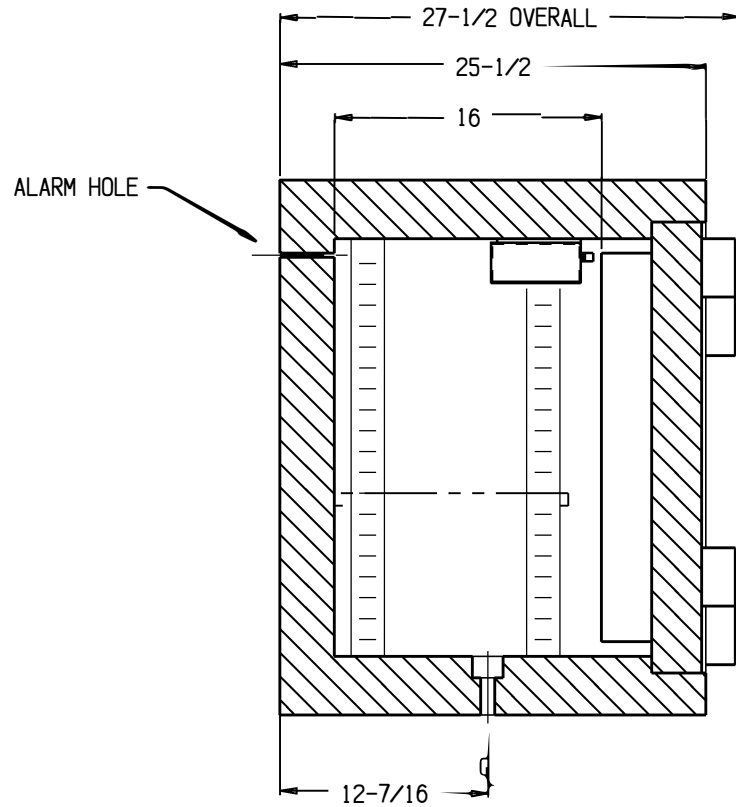

SK2021-024 | 1 | -

REVISIONS			
REV	DESCRIPTION	DATE	BY

TOTAL Rx PROTECTION®

SECTION VIEW

FRONT VIEW

Guardian Series™

1-844-4Safe-Rx

Guardian Series TL3032

THIS IS A PROPRIETARY DRAWING AND MAY NOT BE COPIED IN ANY FASHION WITHOUT THE EXPRESS WRITTEN PERMISSION OF SCRIPPS SAFES.

CUSTOMER SIGNATURE	
CUSTOMER NAME	
DATE	
COMPANY NAME	

ML # 8266414	B	# 057553-1	SK2021-024	-
DRAWN R. Tucker	14 JAN 21	SCALE 1/8"	DO NOT SCALE DWG	SHEET 1 OF 3

REVISIONS			
REV	DESCRIPTION	DATE	BY

PLAN VIEW SECTION
DOOR @ 180°

PLAN VIEW SECTION
DOOR @ 90°

Guardian Series™

1-844-4Safe-Rx

Guardian Series TL3032

THIS IS A PROPRIETARY DRAWING AND MAY NOT BE COPIED IN ANY FASHION WITHOUT THE EXPRESS WRITTEN PERMISSION OF SCRIPPS SAFES.

SPECIFICATIONS

1. Safe, 32 H x 25 W x 25-1/2 D, Outside, UL Listed TL-30. Factory 350° - 2 Hr. Fire Rating.
2. Chest, 25 H x 18 W x 16 D, Inside, Supplied with One (1) Adjustable Shelf.
3. Outer Door, Clear Opening: 25 H x 18 W, Equipped with a Customer Supplied S&G Audit Motorized 2.0 Lock, Modular Alarm (with Wiring Exiting Rear of Safe), Pull Handle, Relocking Devices, Bolt Detent and Three (3) 1-1/2 Dia. Chrome-Plated Locking Bolts. Lock Protected by a Drill-Resistant Hard Plate.
4. Safe Provided with One (1) Anchor Hole with Hardware and One (1) Alarm Hole.
5. Approx Weight: 1250 lbs.